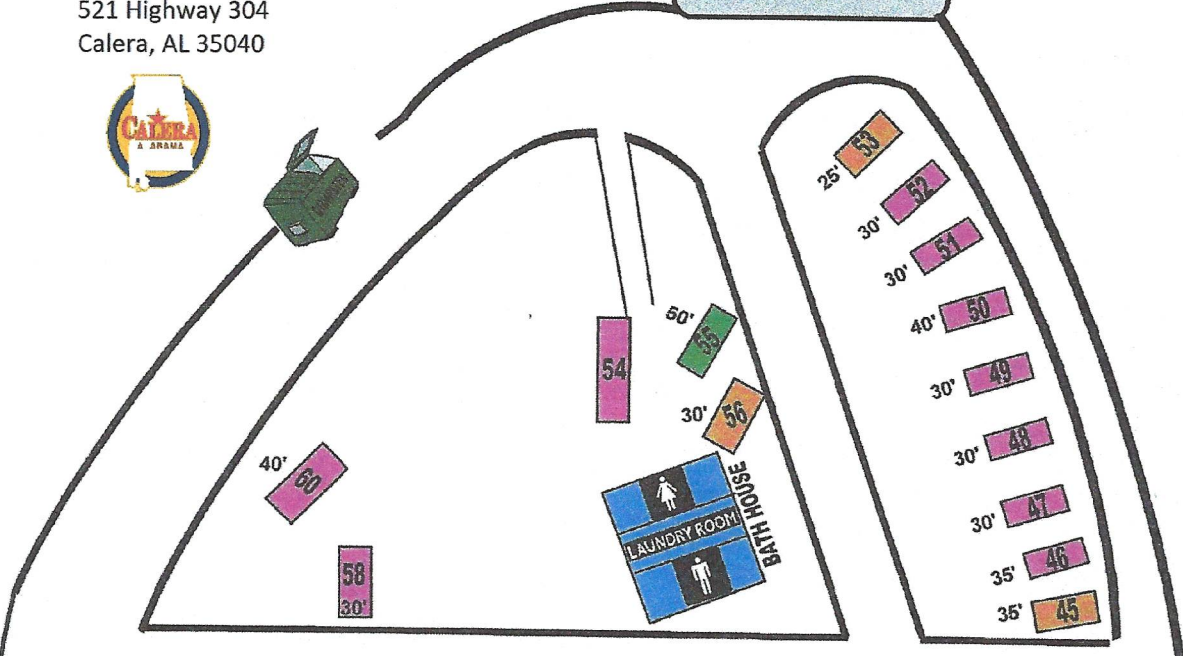

# Rolling Hills

Conference Center & RV Park

521 Highway 304  
Calera, AL 35040

**OVERFLOW  
PARKING**

**RV Park Key:**

30 amp Only	50 amp Only
30/50 amp	Pull-Thru

**FOOTAGE SHOWN IS APPROXIMATE**

**ENTRANCE & EXIT  
FOR RV PARK**

**LOCKEDGATE:  
PRIVATE PROPERTY**