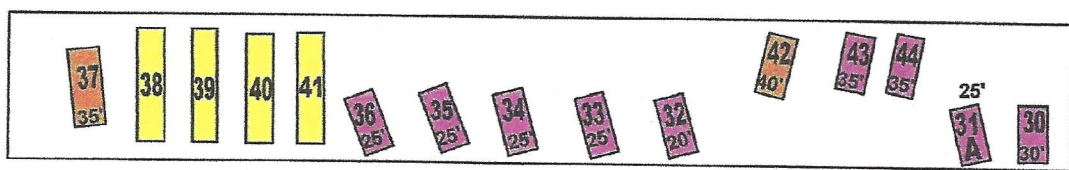

# Rolling Hills

Conference Center & RV Park

521 Highway 304  
Calera, AL 35040

**OVERFLOW  
PARKING**

**RV Park Key:**

30 amp Only	50 amp Only
30/50 amp	Pull-Thru

**FOOTAGE SHOWN IS APPROXIMATE**

**ENTRANCE & EXIT  
FOR RV PARK**