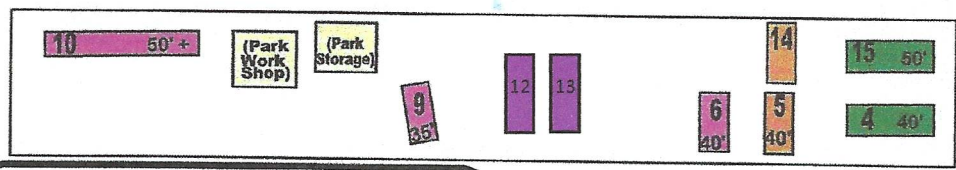

# Rolling Hills

Conference Center & RV Park

521 Highway 304  
Calera, AL 35040

**OVERFLOW  
PARKING**

**RV Park Key:**

30 amp Only	50 amp Only
30/50 amp	Pull-Thru

**FOOTAGE SHOWN IS APPROXIMATE**

**ENTRANCE & EXIT  
FOR RV PARK**